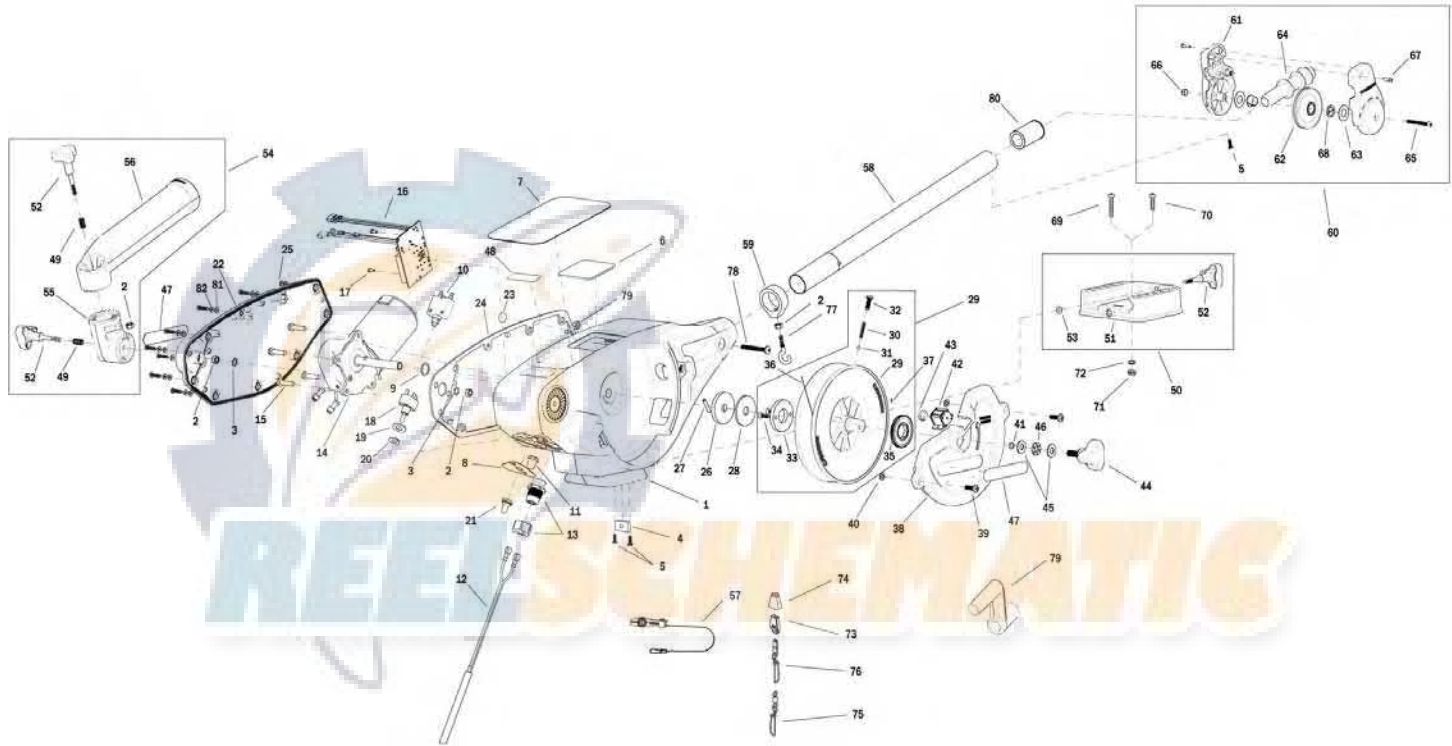

# 1902301 Magnum 5 ST /E

1	3392524	FRAME, RAW	29	3777927	REEL, ROUGH, 3.75" OD	57	2277002	ASY HDW RELEASE UNIVERSAL
2	2263102	NUT-HEX 1/4-20 SS 300SRS	30	3392707	SPRING, REEL	58	2290828	24" BOOM - HEAVY DUTY
3	3394722	INSERT, PUSH ON	31	3396020	BALL BEARING, REEL	59	3397900	BALL HOOK EXTRUSION
4	3394702	INSERT, BASE	32	3393474	SCREW-DRIVE #14 X .75" SS	60	3990200	ASSY-CNN, BOOM END
5	2373450	SCREW-#8-18 X 3/8 THD* (SS)	33	3391906	PLATE, CLUTCH REEL	61	3392520	CASE, PULLEY
6	3396510	LENS-WINDOW MAG DTIV	34	3393418	SCREW-#10-16X.75"HI-LO SS	62	3392300	SHEEVE, PULLEY
7	3395559	DECAL, MAG 5	35	3333011	GEAR REEL (METRIC)	63	3391507	SHIM, BOOM END
8	3396601	SEAL PLATE, MAGNUM	36	3775397	400' CABLE	64	3392013	BOOM END, NEW
9	3391730	WASHER, SEAL, DATA	37	9100070	CON LEADER SLEEVE	65	3393485	SCREW-#10-24X1.75 PPHMS S
10	3398205	CIRCUIT BREAKER, 25 AMP	38	3390205	COVER, REEL	66	3393124	NUT-#10-32 NYLOK 18-8 SS
11	1221491	BOOT CIRCUIT BREAKER	39	2373434	SCREW-1/4-20 X 3/4 SS PPHMS	67	2303412	SCREW-#6-20 X 5/8 SELF TAP
12	3993220	ASSY, POWER CABLE, RETRO	40	2071718	WASHER #10 NYLON RETAINING	68	3390005	BEARING-NYLINER, #8L5-1/2-F
13	3392920	STRAIN-RELIEF, HEYCO M4502	41	3394605	O-RING, KNOB	69	9280720	HDW SCR 1/4 20X2 TRUSS HD PHIL
14	3996515	MOTOR/GEAR HOUSING ASSY	42	3320011	COUNTER 3 DIGIT (METRIC)	70	9280713	HDW SCR 1/4 20X1 1/2 TRUSS HEA
15	3393411	SCREW-FLANGE HEX HI-LO	43	3333010	GEAR COUNTER (METRIC)	71	2263103	NUT-1/4-20 NYLOCK SS
16	3394006	ASY PCA, MAGNUM	44	3390103	KNOB, SOFT GRIP, CLUTCH	72	2371712	WASHER-FLAT 9/32 X 5/8 X 1/16
17	2302104	SCREW-#6-20 X 3/8	45	9010310	HDW WASHER, THRUST	73	9100100	CON TERMINATOR
18	2286792	SWITCH, TOGGLE	46	9010280	HDW BEARING, THRUST	74	9100101	CUSHION SLEEVE TERMINATOR
19	3391722	WASHER, FLAT	47	3395634	DECAL- SIDE, BLACK	75	9100620	HDW SNAP SWIVEL 4/0-37 MARLIN
20	2286793	HDW SHIM SWITCH .75X.1	48	3395710	DECAL-PIC BLACK	76	2200148	ASY SNAP & INSULATOR
21	1221490	BOOT SWITCH	49	2287002	HDW SPRING RELEASE PIN	77	9040040	HDW BOLT 1/4-20 ROLLEDTHD HOOK
22	3390203	COVER, MOTOR	50	3991930	ASY, MNT BASE DT/MAG	78	3393461	SCREW-1/4-20 x 2" SS, PPH
23	401966-3	MIC VENT,PTFE LU LRA MATERIAL	51	3391955	BASE-MOUNT, DT PROMAG ST	79	3390910	HANDLE-CRANK, MANUAL
24	3396902	GASKET, COVER	52	3390101	KNOB-CANNON, SOFT GRIP	80	3395905	ADAPTER, BOOM END
25	3393480	SCREW-#10X.75"PPH HI-LO SS	53	3393000	RING, RETAINING, 1/4" SHAFT	81	3391732	WASHER, SEALING
26	3391907	PLATE, CLUTCH SHAFT	54	3991904	ASSY-CNN, ROD HOLDER	82	3394602	WASHER, FLAT, #8, SS
27	3392640	PIN, DRIVESHAFT	55	3394200	ARM, DUAL AXIS-ROD HOLDER			
28	3391711	PAD, CLUTCH	56	3392033	TUBE, DUAL AXIS RD HLDR			